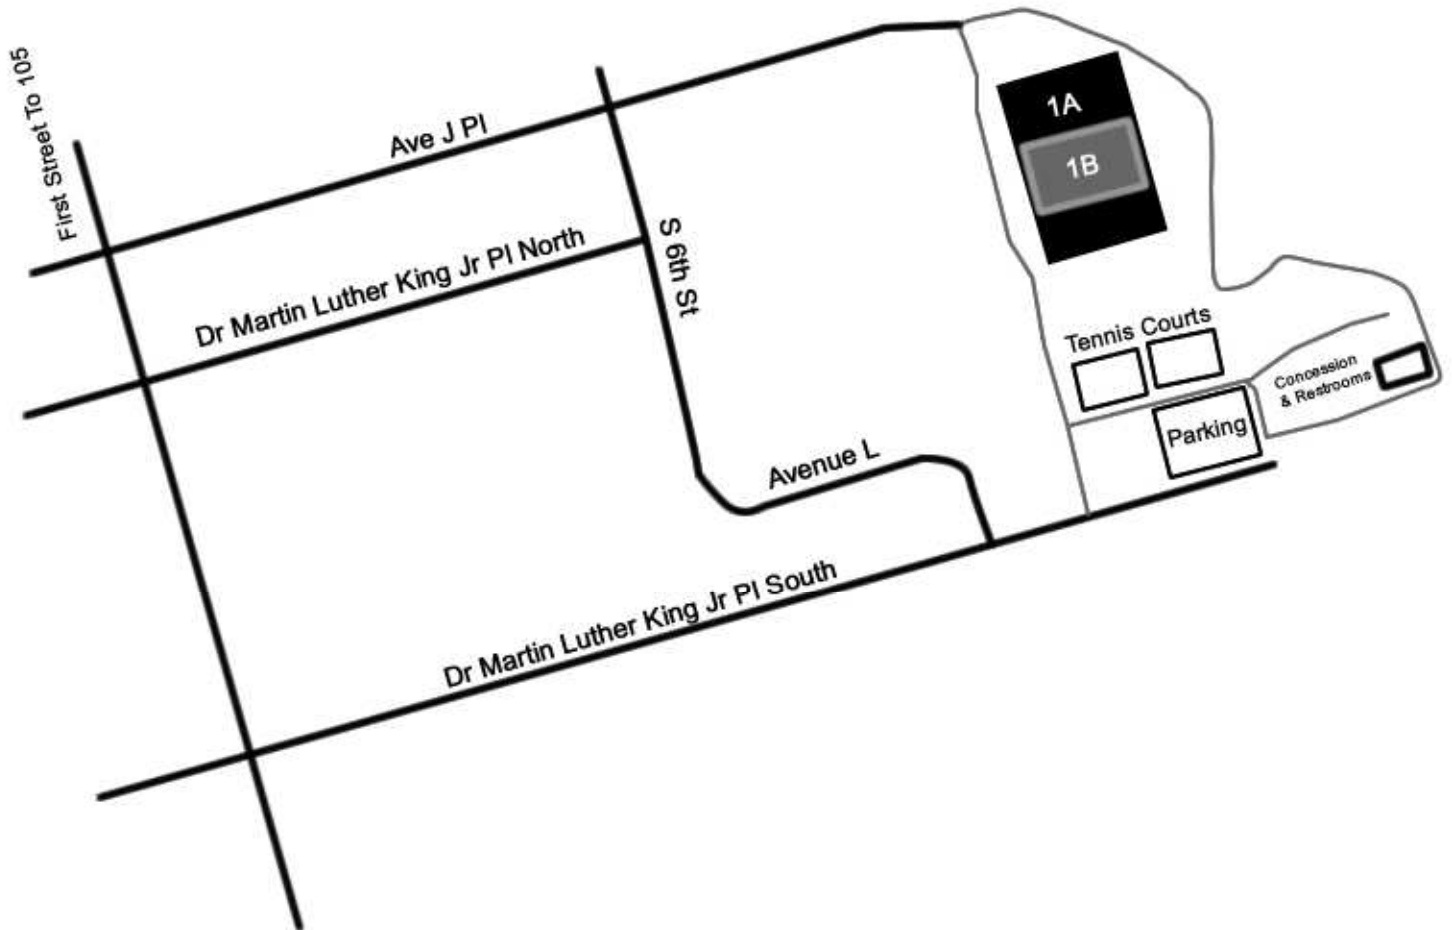

MLK Park Conroe, TX

Directions From I45 South

Traveling north on I45 take the Gladstell Rd exit. Turn right onto Gladstell. Turn left at 1st street. Travel north on 1st street and turn right onto Dr. Martin Luther King Jr PI S. The park is at the end of Dr. Martin Luther King Jr PI S on the left.

Directions From Montgomery

Traveling east on 105. Cross over I45 and 75. Turn right onto 1st street. Travel south on 1st street and turn left onto Dr. Martin Luther King Jr PI S. The park is at the end of Dr. Martin Luther King Jr PI S.