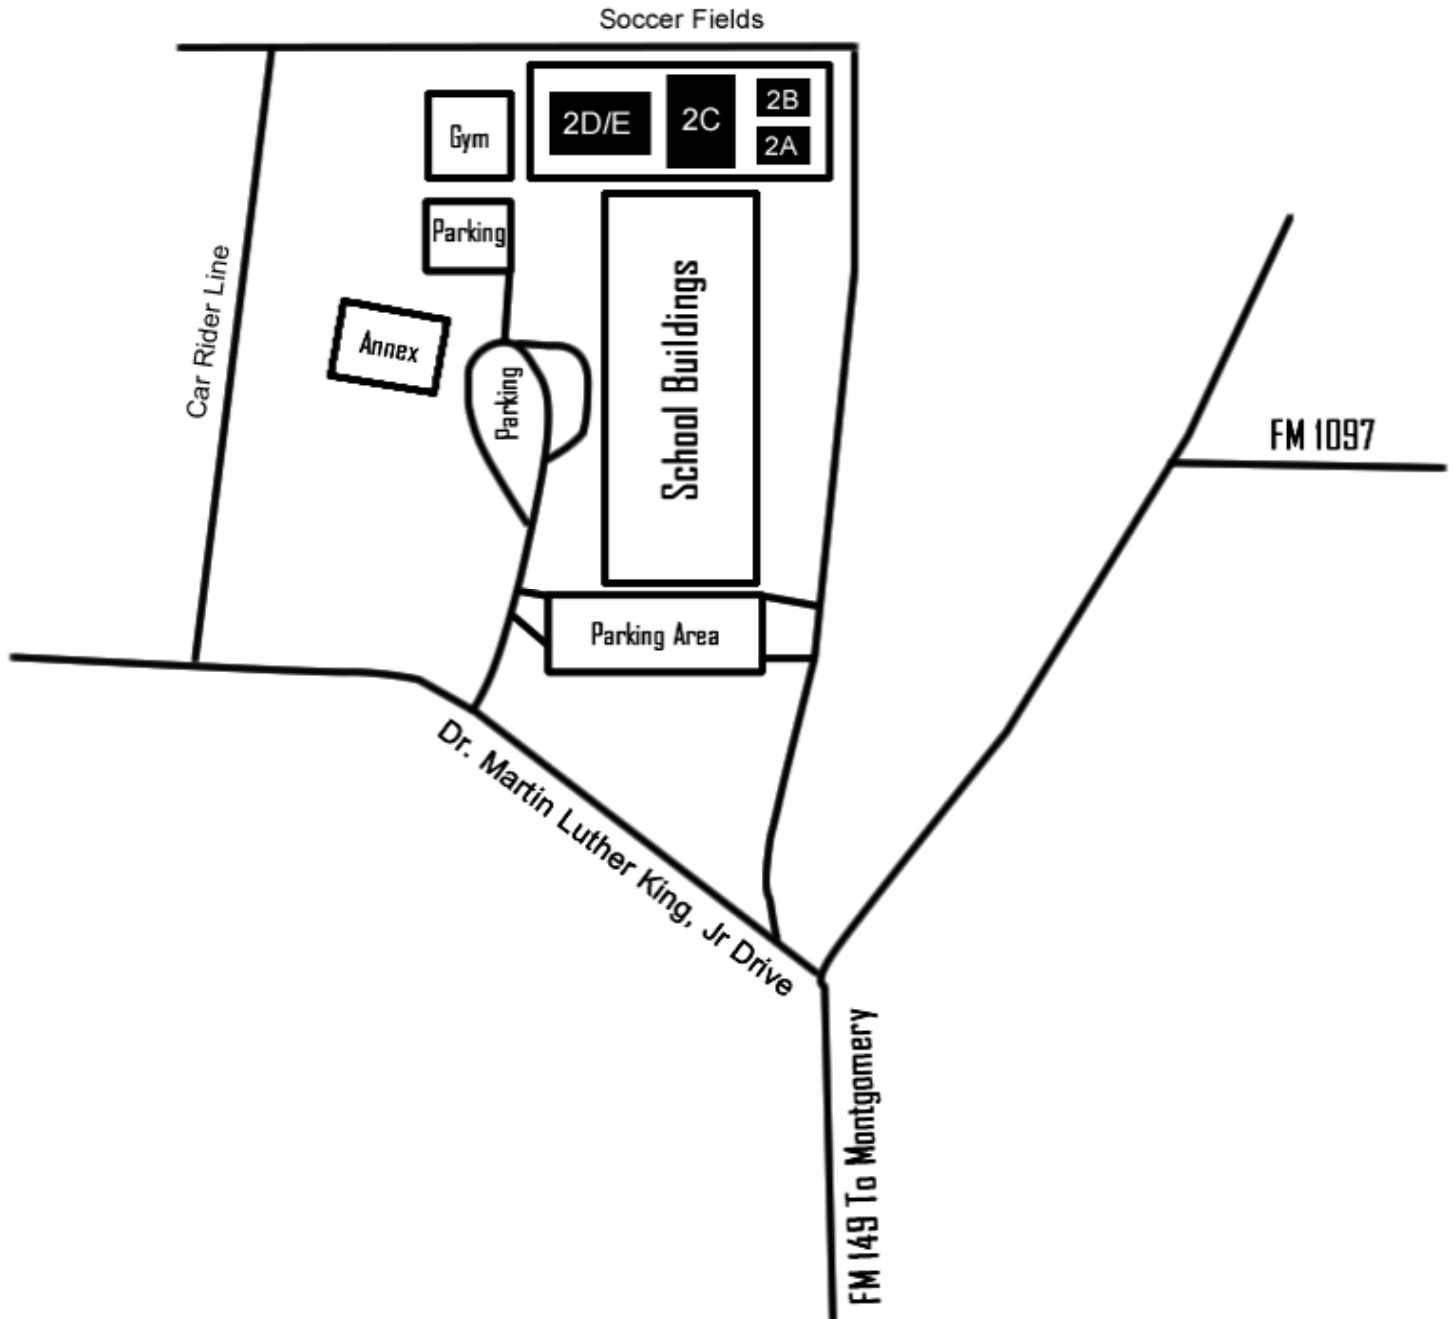

# Montgomery Intermediate School Directions

## Directions

From Conroe take 105 West towards Montgomery. Travel approximately 14.5 miles to Hwy 149. Turn right onto Highway 149 North. Travel 1 mile north and turn left onto Martin Luther King Jr. Drive.

Address: 700 Dr. Martin Luther King, Jr Drive Montgomery, TX 77356